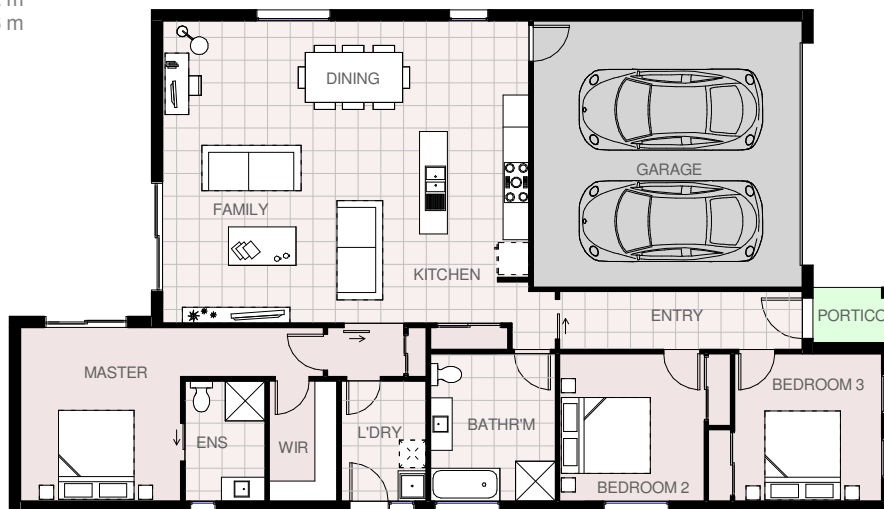

© Copyright

HARRINGTON
H O M E S
VICTORIA

Love your Lifestyle

Display Centre
121a Firebrace Street
Horsham Vic 3400
Phone: 5382 4400
Mobile: 0418 504 341
info@harringtonhomes.com.au
www.harringtonhomes.com.au