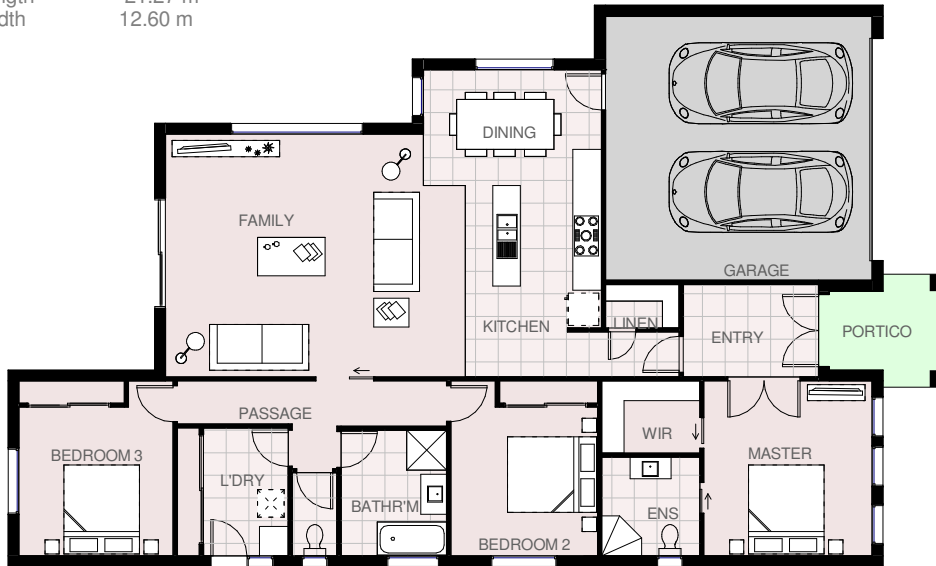

|              |                         |               |
|--------------|-------------------------|---------------|
| House area   | 158.60 m <sup>2</sup> s | 17.07 squares |
| Garage area  | 40.40 m <sup>2</sup> s  | 4.35 squares  |
| Portico area | 5.39 m <sup>2</sup> s   | 0.58 squares  |
| Total area   | 204.39 m <sup>2</sup> s | 22.00 squares |

# ANACAPRI 22

|              |         |
|--------------|---------|
| Total length | 21.27 m |
| Total width  | 12.60 m |

© Copyright