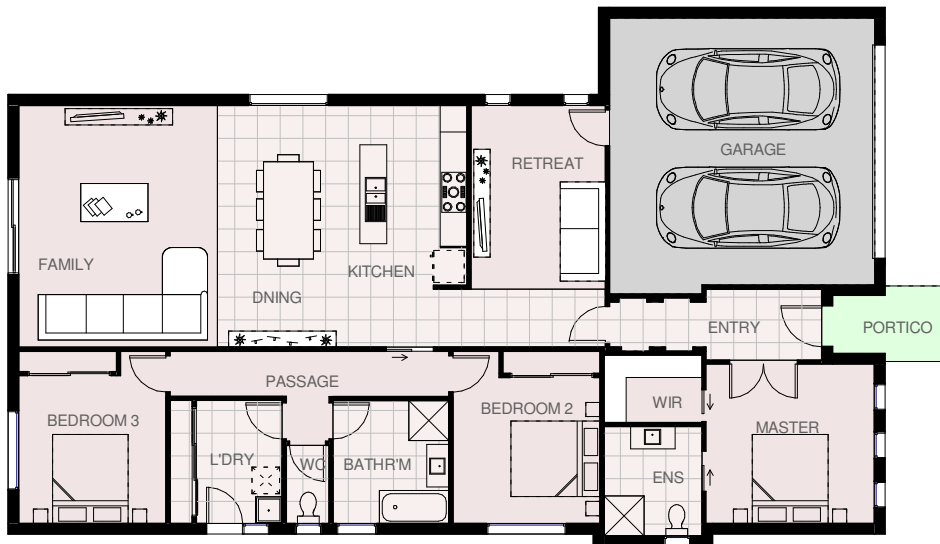

© Copyright

HARRINGTON H O M E S

VICTORIA

Love your Lifestyle

Display Centre
121a Firebrace Street
Horsham Vic 3400
Phone: 5382 4400
Mobile: 0418 504 341

info@harringtonhomes.com.au
www.harringtonhomes.com.au