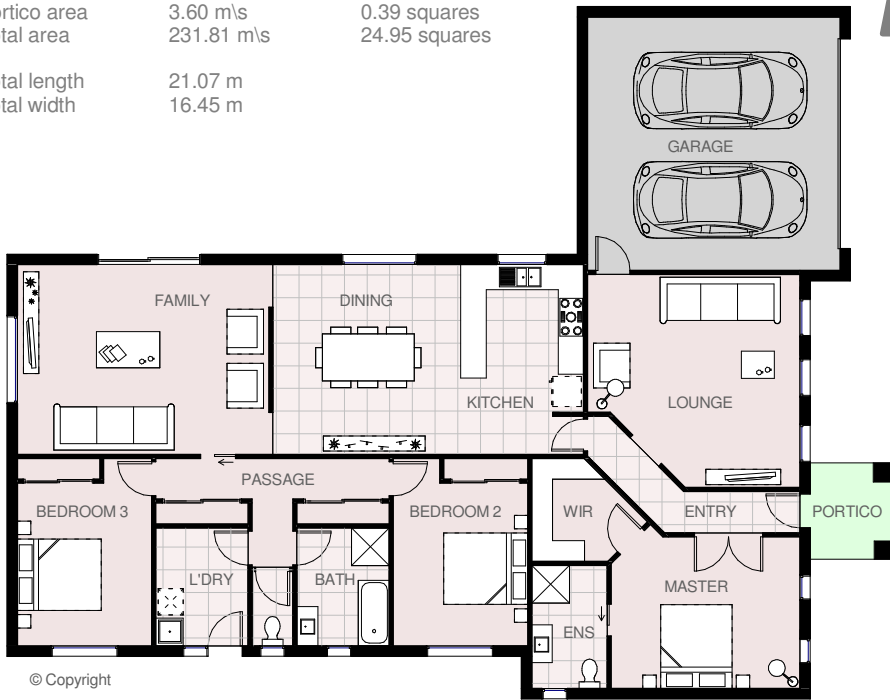

BURNETT 25

© Copyright

HARRINGTON
H O M E S
VICTORIA

Love your Lifestyle

Display Centre
121a Firebrace Street
Horsham Vic 3400
Phone: 5382 4400
Mobile: 0418 504 341
info@harringtonhomes.com.au
www.harringtonhomes.com.au