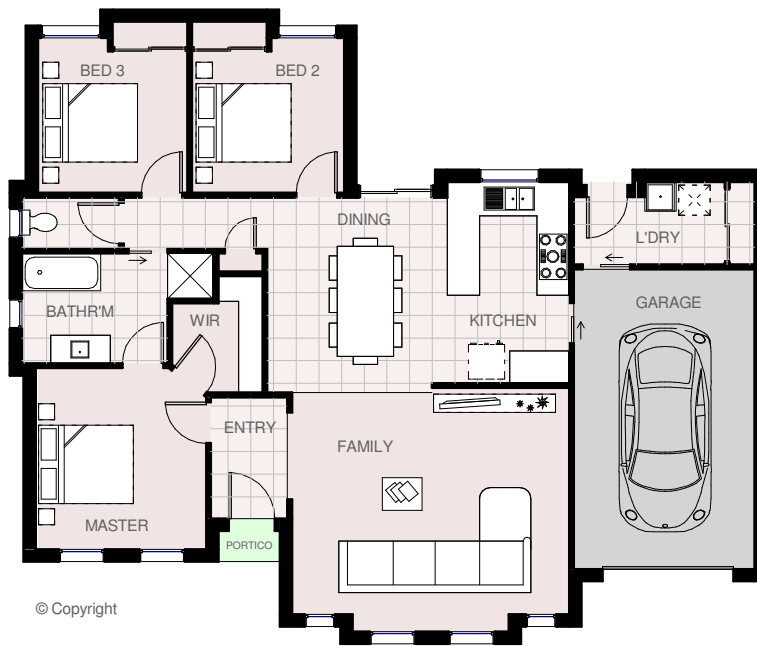

House area	120.47 m ² s	12.97 sqrs
Garage area	23.93 m ² s	2.57 sqrs
Verandah area	0.73 m ² s	0.08 sqrs
Total area	145.13 m ² s	15.62 sqrs
Total length	15.05 m	
Total width	12.55 m	

PARKWOOD 16

© Copyright