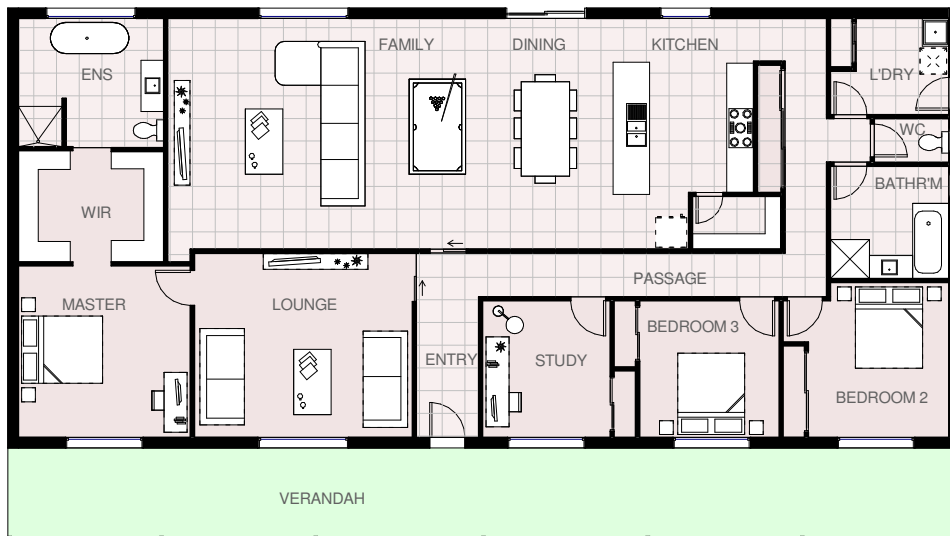

House area 224.40 m² 24.15 squares
 Verandah area 39.60 m² 4.26 squares
 Total area 264.00 m² 28.41 squares

Total length 22.00 m
 Total width 12.00 m

EILDON 29

© Copyright

HARRINGTON
H O M E S
 VICTORIA

Love your Lifestyle