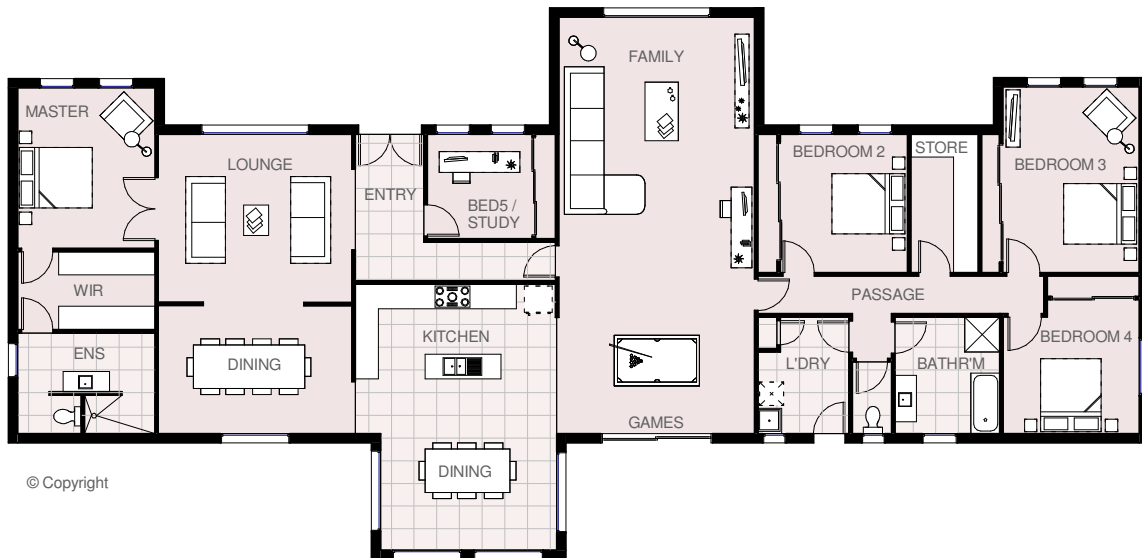

House area 282.21 m² 30.38 squares
 Total length 29.41 m
 Total width 14.20 m

FAIRHAVEN 30

© Copyright

HARRINGTON
H O M E S

VICTORIA

Love your Lifestyle

Display Centre
 121a Firebrace Street
 Horsham Vic 3400
 Phone: 5382 4400
 Mobile: 0418 504 341
info@harringtonhomes.com.au
www.harringtonhomes.com.au