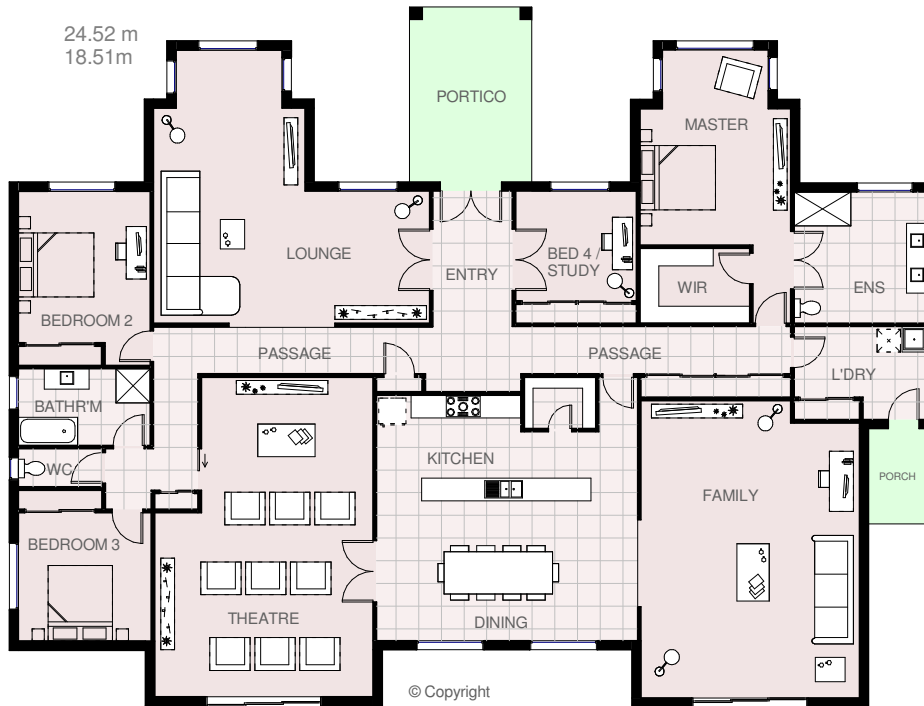

| | | |
|--------------|-------------------------|---------------|
| House area | 341.34 m ² s | 36.74 squares |
| Portico area | 15.25 m ² s | 1.64 squares |
| Porch area | 4.34 m ² s | 0.47 squares |
| Total area | 360.93 m ² s | 38.85 squares |

KENSINGTON 39

| | |
|--------------|---------|
| Total length | 24.52 m |
| Total width | 18.51m |

HARRINGTON
H O M E S
VICTORIA

Love your Lifestyle

Display Centre
121a Firebrace Street
Horsham Vic 3400
Phone: 5382 4400
Mobile: 0418 504 341
info@harringtonhomes.com.au
www.harringtonhomes.com.au