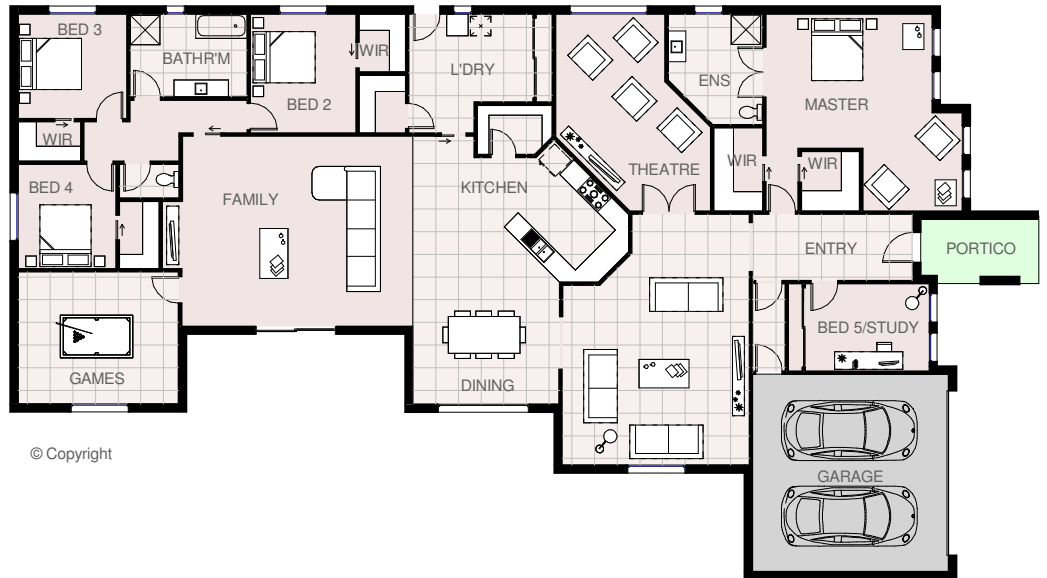

House area 340.21 m²
 Garage area 40.40 m²
 Portico area 5.94 m²
 Total area 386.05 m²

36.62 squares
 4.35 squares
 0.64 squares
 41.61 squares

MILAN 42

Total length 31.19 m/s
 Total width 17.45 m/s

© Copyright