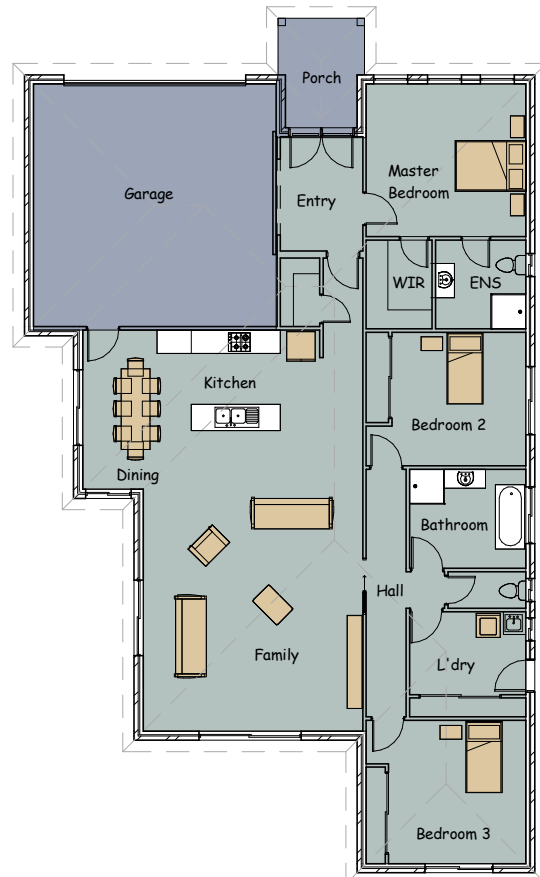

HARRINGTON H O M E S

VICTORIA

Anacapri 22

Area Schedule

House Area	158.60 m ²	17.07sq's
Garage Area	40.40 m ²	4.35sq's
Portico Area	5.39 m ²	0.58sq's
<hr/>		
Total Area	204.39 m ²	22.00sq's
House Length	21.27 m	
House Width	12.60 m	