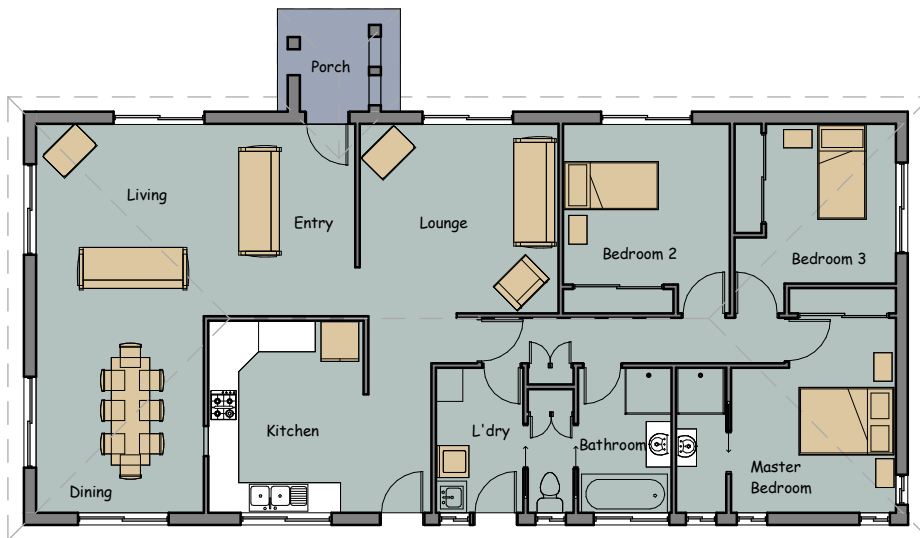

HARRINGTON H O M E S

VICTORIA

HARRINGTON HOMES

121a Firebrace Street
Horsham Vic 3400

Phone: 03) 5382 4400

Fax: 03) 5382 4461

info@harringtonhomes.com.au
www.harringtonhomes.com.au

Chevron 17

Area Schedule

House Area	150.36 m²	16.18sq's
House Length	17.90 m	
House Width	8.40 m