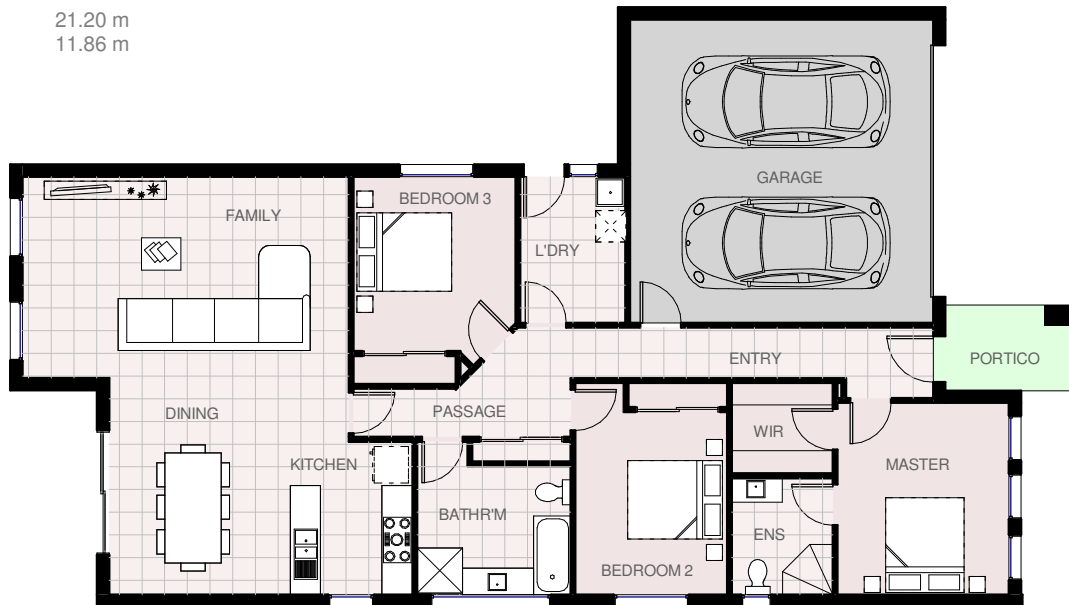

House area	142.07 m <sup>2</sup> s	15.29 squares
Garage area	40.40 m <sup>2</sup> s	4.35 squares
Portico area	5.30 m <sup>2</sup> s	0.57 squares
Total area	187.77 m <sup>2</sup> s	20.21 squares

# NEWPORT 21

Total length	21.20 m
Total width	11.86 m

© Copyright

**HARRINGTON**  
**H O M E S**

VICTORIA

*Love your Lifestyle*

**Display Centre**  
121a Firebrace Street  
Horsham Vic 3400  
Phone: 5382 4400  
Mobile: 0418 504 341