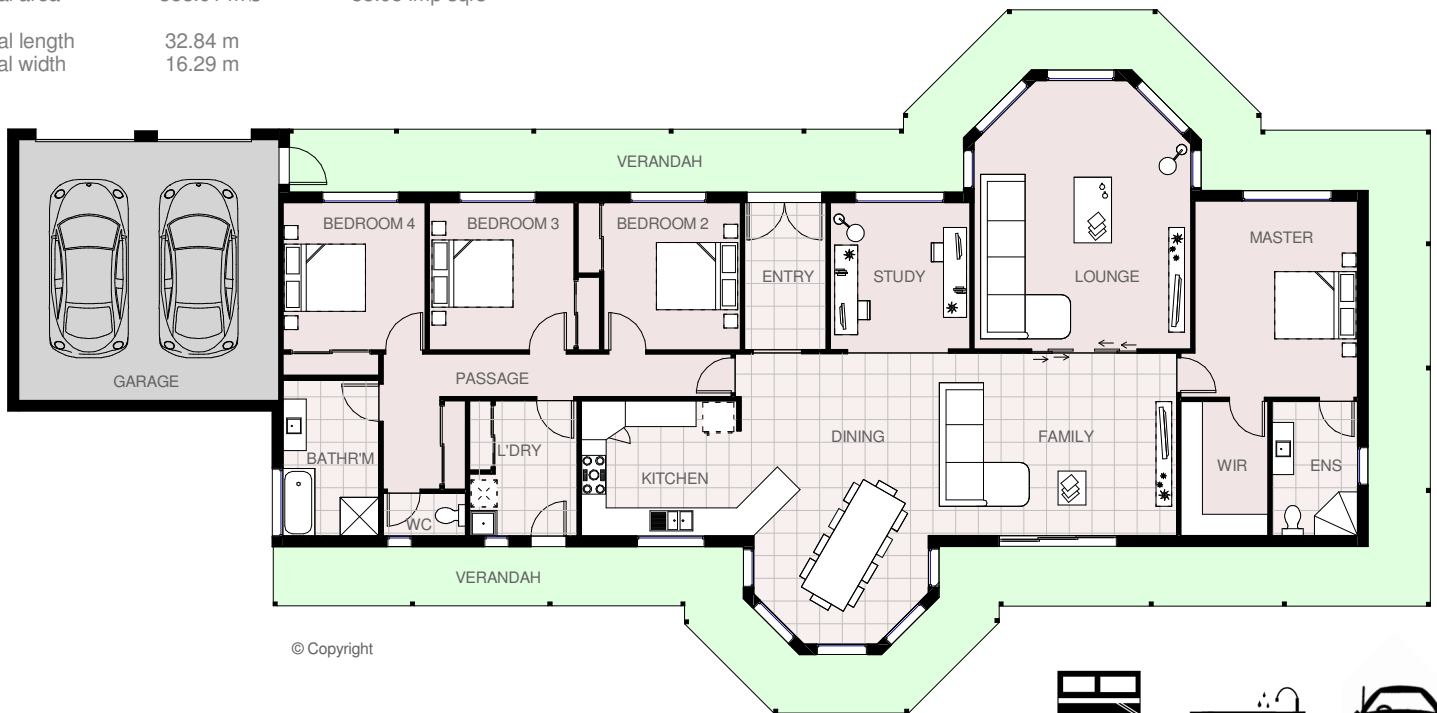

Residence area	229.18 m ² s	24.67 imp sqrs
Garage area	40.40 m ² s	4.35 imp sqrs
Verandah area	83.93 m ² s	9.03 imp sqrs
Total area	353.91 m ² s	38.05 imp sqrs

HILLHAVEN 38

Total length	32.84 m
Total width	16.29 m