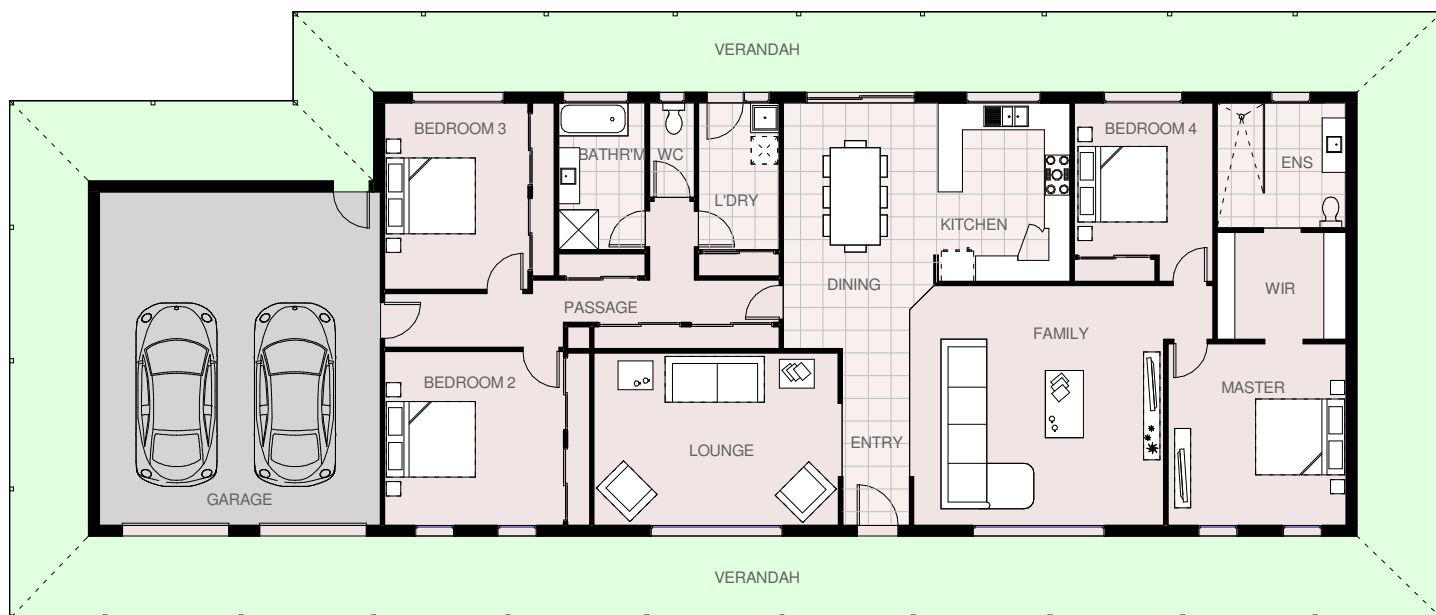

House area	218.62 m ² s	23.53 squares
Garage area	52.06 m ² s	5.60 squares
Verandah area	155.80 m ² s	16.77 squares
Total area	426.48 m ² s	45.90 squares

ASCOT 46

Total length	32.29 m
Total width	13.76 m