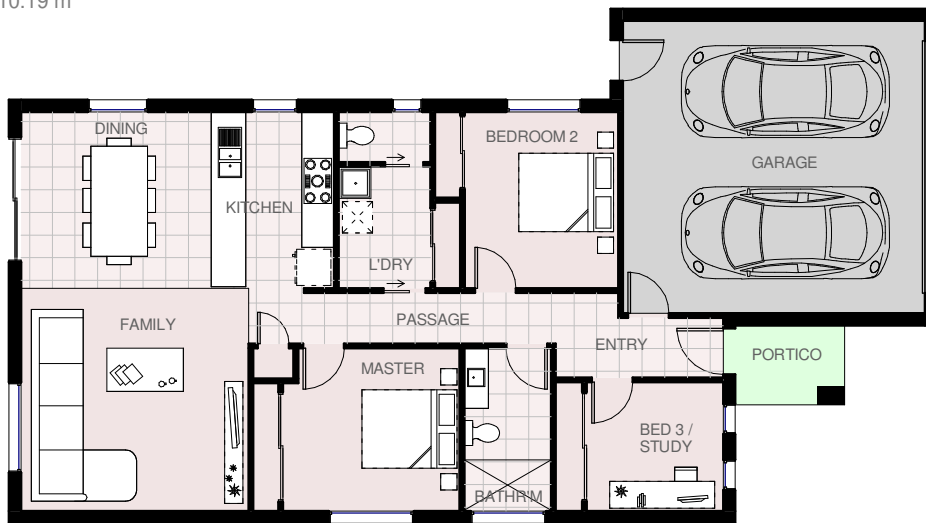

House area	111.36 m ² s	11.99 squares
Garage area	39.02 m ² s	4.20 squares
Portico area	3.33 m ² s	0.36 squares
Total area	153.71 m ² s	16.55 squares

OAKFIELD 17

Total length	18.39 m
Total width	10.19 m